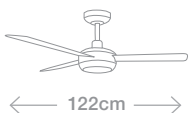

BAYSIDE

Bayside Calypso

Introducing the Bayside Calypso, a budget-conscious fan with clean lines and simplicity.

White

Black

Remote sold separately

SKU 213017 213015 213018 213016	Fan size 48" (122cm)	Current (AC/DC) AC	Airflow (m ³ /min) 150	Suitability Coastal	Blade material ABS Plastic
	Speeds 3	Control Wall control	Light / Wattage 75mm GX53 / 9W on selected models	Globe included No	Motor wattage 45W
	Ceiling pitch 18 degrees	Extension rod 900mm White – 210575 Black – 210559	Extension rod 1800mm White – 210422 Black – 210424	Wi-Fi compatible Smart remote kit sold separately	Warranty 2 year in home 4 year parts replacement