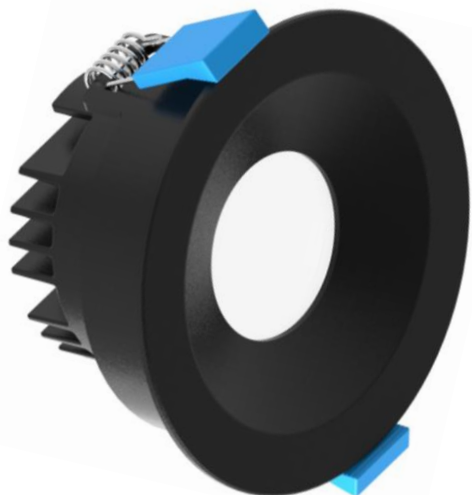

imagine
connected smart home

**LIGHT
SOURCE
SOLUTIONS**

DIMENSIONS & WEIGHT

7. Mechanical parameters

sketch

7.1. Dimension standard

D=100±2mm

H=54±1mm

7.2. Weight (g)

370±5%

7.3. Lamp color

White or Black

7.4. Housing material

ADC12

imagine
connected smart home

**LIGHT
SOURCE
SOLUTIONS**

Dimensions

Diameter: 98 mm

Height: 42 mm

Power cable: 1.5 m

Weight

Device: 181 g

Speakers and mics

Speakers