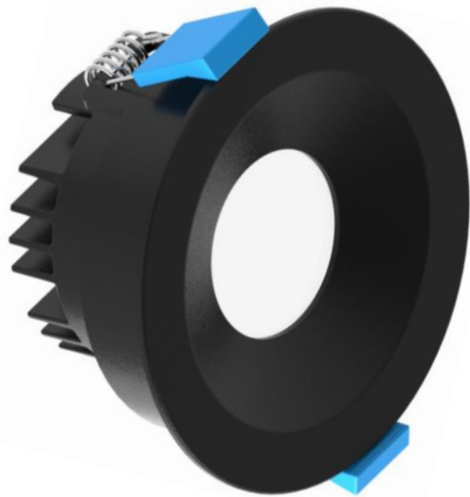

PARAGON Smart LED Downlight

13239L
GE imagine
PARAGON colours + whites
800LM Downlight white
IC-4/IC-F
works with Hey Google

13240L
GE imagine
PARAGON colours + whites
800LM Downlight black
IC-4/IC-F
works with Hey Google

SKU: 13239L, GE IMAGINE PARAGON COLOURS + WHITES DOWNLIGHT WHITE IC-4/IC-F
SKU: 13240L, GE IMAGINE PARAGON COLOURS + WHITES DOWNLIGHT BLACK IC-4/IC-F

LED Downlight

BRIGHTNESS 800 LUMENS
ENERGY USED 9 WATTS

BASE TYPE
INSTALLED WIRED 1.2M FLEX
& 2-PIN PLUG

LED DRIVER
INSTALLED WIRED REMOTE
LED DRIVER

COLOUR TEMP RGB + CCT
LIFE 15,000 HOURS
WARRANTY 1 YEAR
DIMMABLE APP OR VOICE
SHAPE DOWNLIGHT
IP RATING IP44
APP GOOGLE HOME

Dimensions

Diameter: 98 mm

Height: 42 mm

Power cable: 1.5 m

Weight

Device: 181 g

Speakers and mics

Speakers