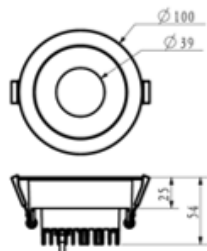

imagine
connected smart home

**LIGHT
SOURCE
SOLUTIONS**

DIMENSIONS & WEIGHT

7. Mechanical parameters

sketch

7.1. Dimension standard

D=100±2mm

H=54±1mm

Dimensions

Diameter: 98 mm

Height: 42 mm

Power cable: 1.5 m

Weight

Device: 181 g

Speakers and mics

Speakers